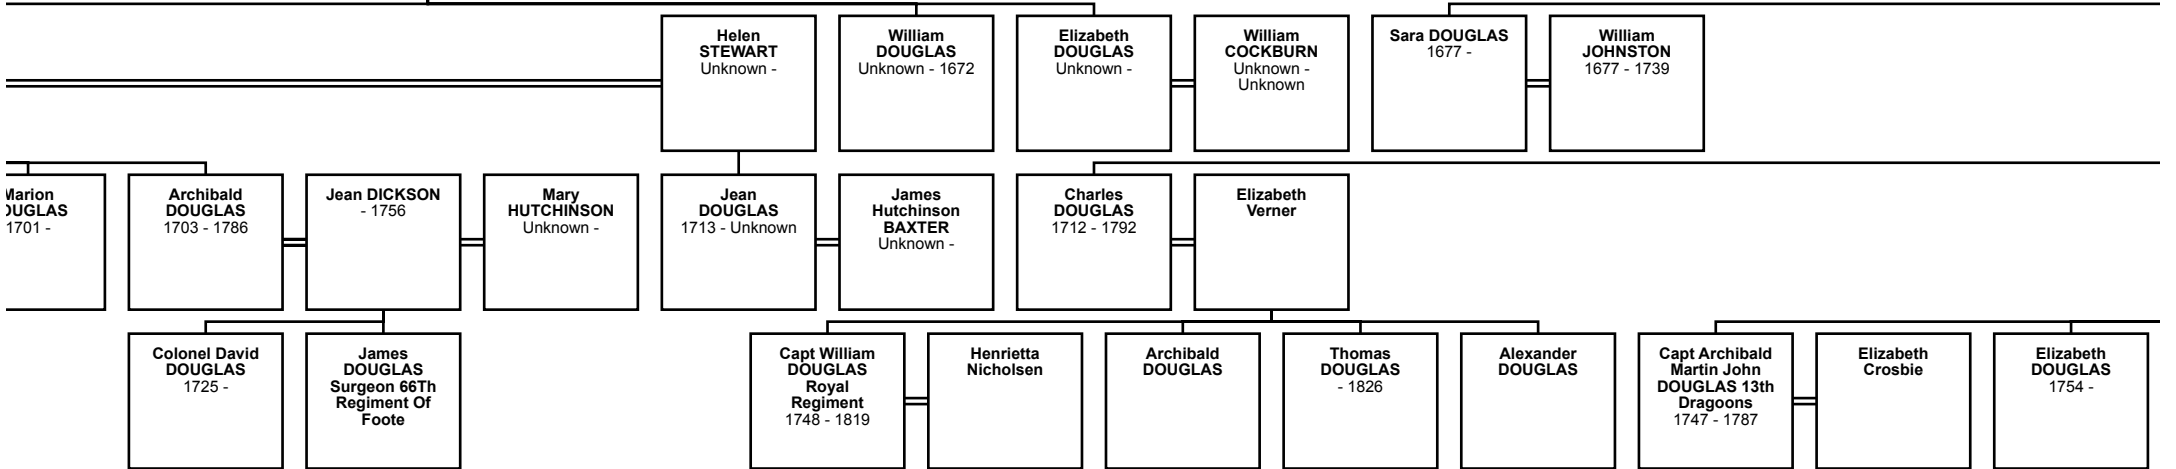

Descendant Chart for William DOUGLAS 6th (or 5th) Baron Drumlanrig

Margaret

Janet DOUGLAS
Unknown - Unknown

William DOUGLAS of
Cashogle
Unknown - Unknown

John CHARTERIS
Unknown - Unknown

Margaret DOUGLAS
Unknown - Unknown