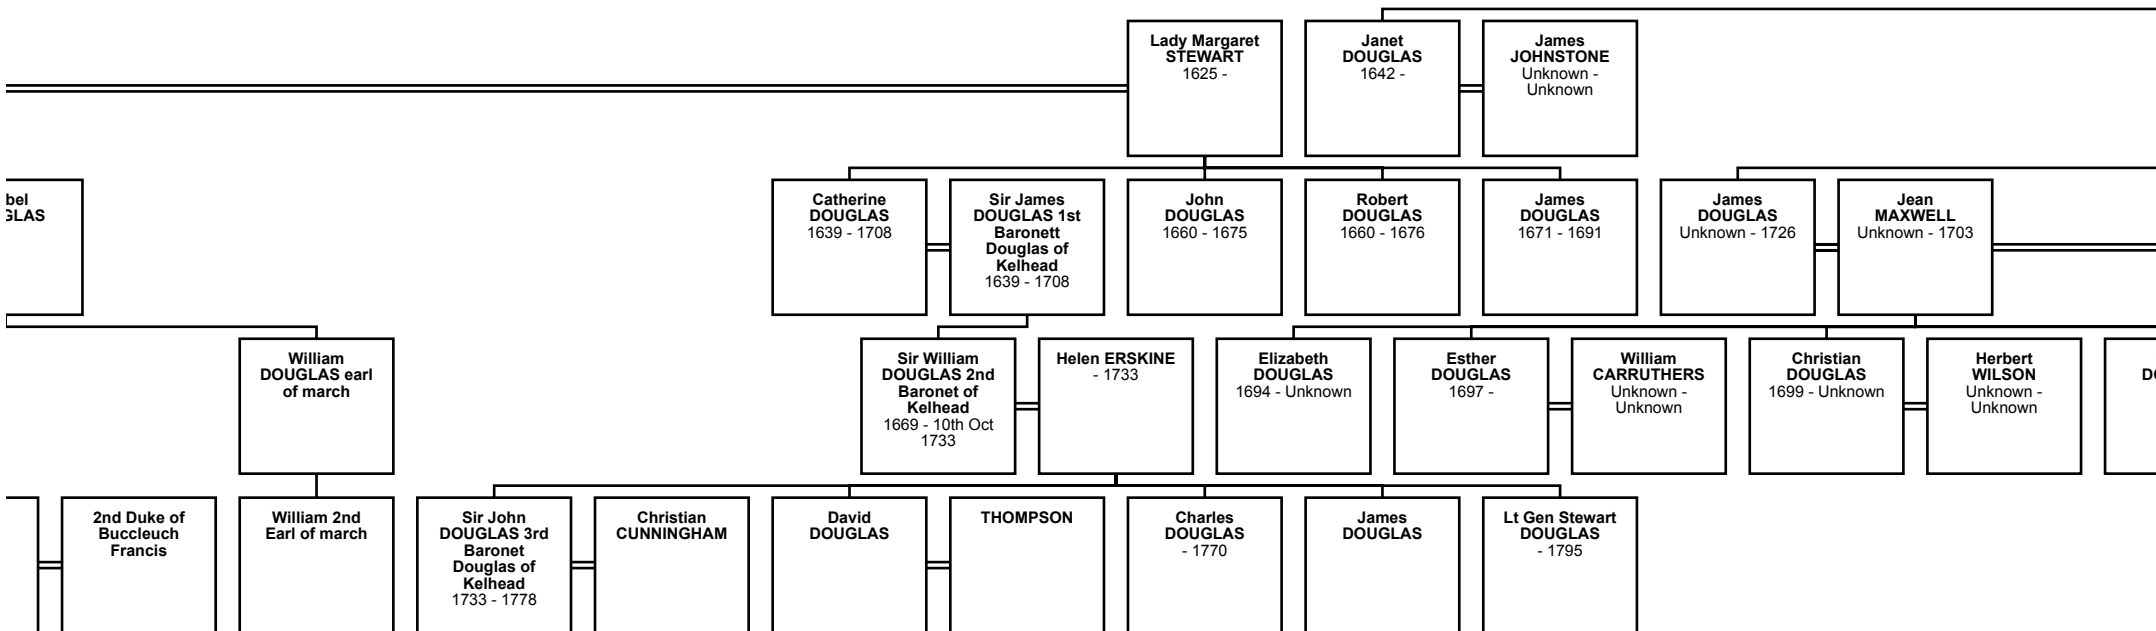

Descendant Chart for William DOUGLAS 6th (or 5th) Baron Drumlanrig

Margaret

Janet DOUGLAS
Unknown - Unknown

William DOUGLAS of
Cashogle
Unknown - Unknown

John CHARTERIS
Unknown - Unknown

Margaret DOUGLAS
Unknown - Unknown

John JARDINE
Unknown - Unknown

William MAXWELL
Unknown - Unknown

Nicholace DOUGLAS
Unknown -

John JOHNSTON
Unknown - Unknown

John DOUGLAS
Unknown - Unknown

Grillis IRVING

U

Sir Robert DOUGLAS

Sir William DOUGLAS

William DOUGLAS

James DOUGLAS

JANE

Jean DOUGLAS

Katherine DOUGLAS

John DOUGLAS

John DOUGLAS